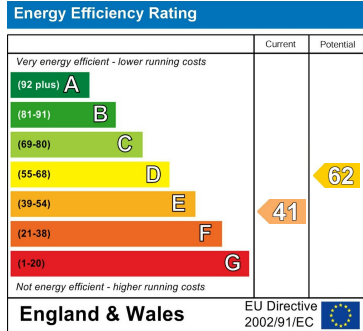

Benefits include electric heating, double glazing, water is included.

Area Map

Floor Plans

Energy Efficiency Graph

These particulars, whilst believed to be accurate are set out as a general outline only for guidance and do not constitute any part of an offer or contract. Intending purchasers should not rely on them as statements of representation of fact, but must satisfy themselves by inspection or otherwise as to their accuracy. No person in this firms employment has the authority to make or give any representation or warranty in respect of the property.